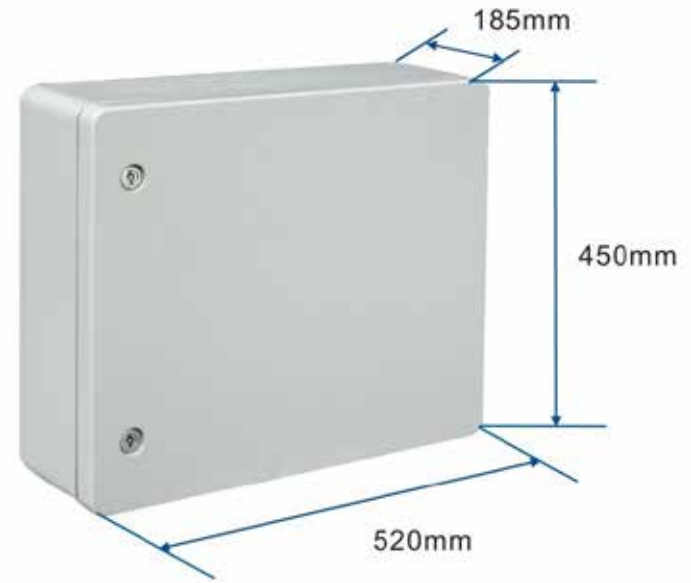

Cabinet

FO-REP-60-a

Models

FO-REP-60-A

Description

72core F/O Cabinet (wall mount) with 6pcs Splicing Tray , SC Adaptor
 Waterproof IP grade: IP65
 Environment temperature: -40° ~ 60°C

FO-REP-60-b

Models

FO-REP-60-B

FO-REP-60-B-PLC

Description

144core F/O Cabinet (Floor type) with 12pcs Splicing Tray , SC Adaptor
 144core F/O Cabinet (Floor type) with 12pcs Splicing Tray & 14pcs 1x8 PLC , SC Adaptor
 Waterproof IP grade: IP65
 Environment temperature: -40° 60°C
 If you need wall-mounted type (without bottom) we also can supply.

FO-REP-60-c

Models

FO-REP-60-C

FO-REP-60-C-PLC

Description

288core F/O Cabinet (Floor type) with 24pcs Splicing Tray , SC Adaptor
 288core F/O Cabinet (Floor type) with 24pcs Splicing Tray & 36pcs 1x8 PLC , SC Adaptor
 Waterproof IP grade: IP65
 Environment temperature: -40° 60°C
 If you need wall-mounted type (without bottom) we also can supply.