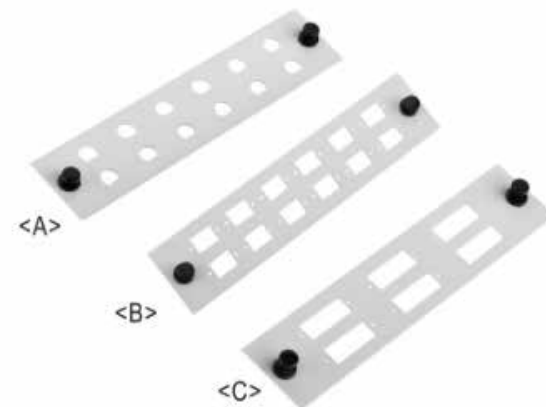

FO-REP-50-D

Model	Description
FO-REP-50-D-FPA	12 Pcs ST Front Panel
FO-REP-50-D-FPB	12 Pcs SC Simplex Front Panel
FO-REP-50-D-FPC	6 Pcs SC Duplex Front Panel

Colour: Light Grey or Black
This Front Panel are for FO-REP-50-D