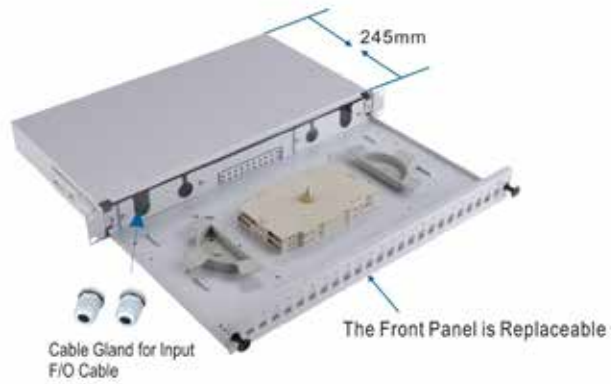

# Patch panel

## FO-REP-50-a

Model	Description
FO-REP-50-A-12ST	Patch Panel with Front Panel 12Pcs ST Adaptor
FO-REP-50-A-24ST	Patch Panel with Front Panel 24Pcs ST Adaptor
FO-REP-50-A-12SC-S	Patch Panel with Front Panel 12Pcs SC Simplex Adaptor
FO-REP-50-A-24SC-S	Patch Panel with Front Panel 24Pcs SC Simplex Adaptor
FO-REP-50-A-12SC-D	Patch Panel with Front Panel 12Pcs SC Duplex Adaptor
FO-REP-50-A-24SC-D	Patch Panel with Front Panel 24Pcs SC Duplex Adaptor

## FO-REP-50-b

Model	Description
FO-REP-50-B-24ST	Patch Panel with Front Panel 24Pcs ST Adaptor
FO-REP-50-B-24FC	Patch Panel with Front Panel 24Pcs FC (D-type Adaptor)
FO-REP-50-B-24SC-S	Patch Panel with Front Panel 24Pcs SC Simplex Adaptor
FO-REP-50-B-12SC-D	Patch Panel with Front Panel 12Pcs SC Duplex Adaptor