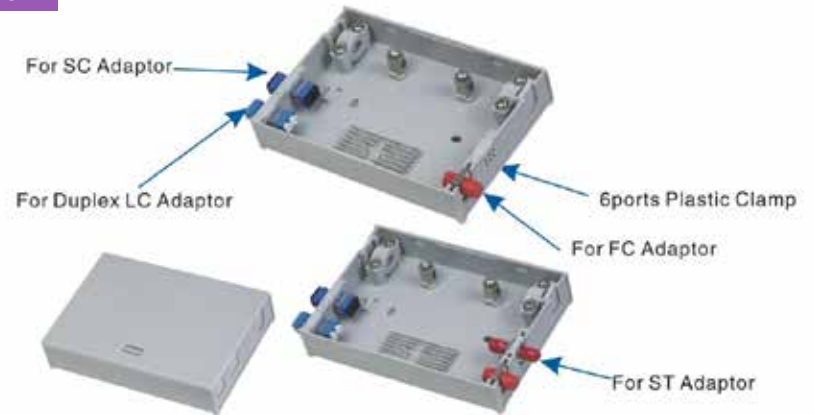

Plastic Box

FO-REP-40-A

Model	Description	Size
FO-REP-40-A	2core FTTH Box for SC Adaptor	86*86*22 mm

FO-REP-40-B

Model	Description	Size
FO-REP-40-B	6core F/O Splicing Plastic Core	152*107*31 mm

FO-REP-40-C

Model	Description	Size
FO-REP-40-C	8core F/O Splicing Plastic Box	318*138*50 mm

FO-REP-40-D

Model	Description	Size
FO-REP-40-D	12core F/O Splicing Plastic Box	185*110*45 mm

FO-REP-40-E

Model	Description	Size
FO-REP-40-E-12C	12core F/O Splicing Plastic Box	300*136*43 mm
FO-REP-40-E-24C	24core F/O Splicing Plastic Box	300*136*43 mm

FO-REP-40-F

Model	Description	Size
FO-REP-40-F-6C	6core F/O Splicing Plastic Box (& for 8pcs SC adaptor)	300*136*43 mm
FO-REP-40-F-12C	12core F/O Splicing Plastic Box (& for 8pcs SC adaptor)	300*136*43 mm

FO-REP-40-G

Model	Description	Size
FO-REP-40-G	4core FTTH Box for SC Adaptor	150*110*30 mm

FO-REP-40-H

Model	Description	Size
FO-REP-40-H	4core FTTH Box for SC Adaptor	200*102*40 mm